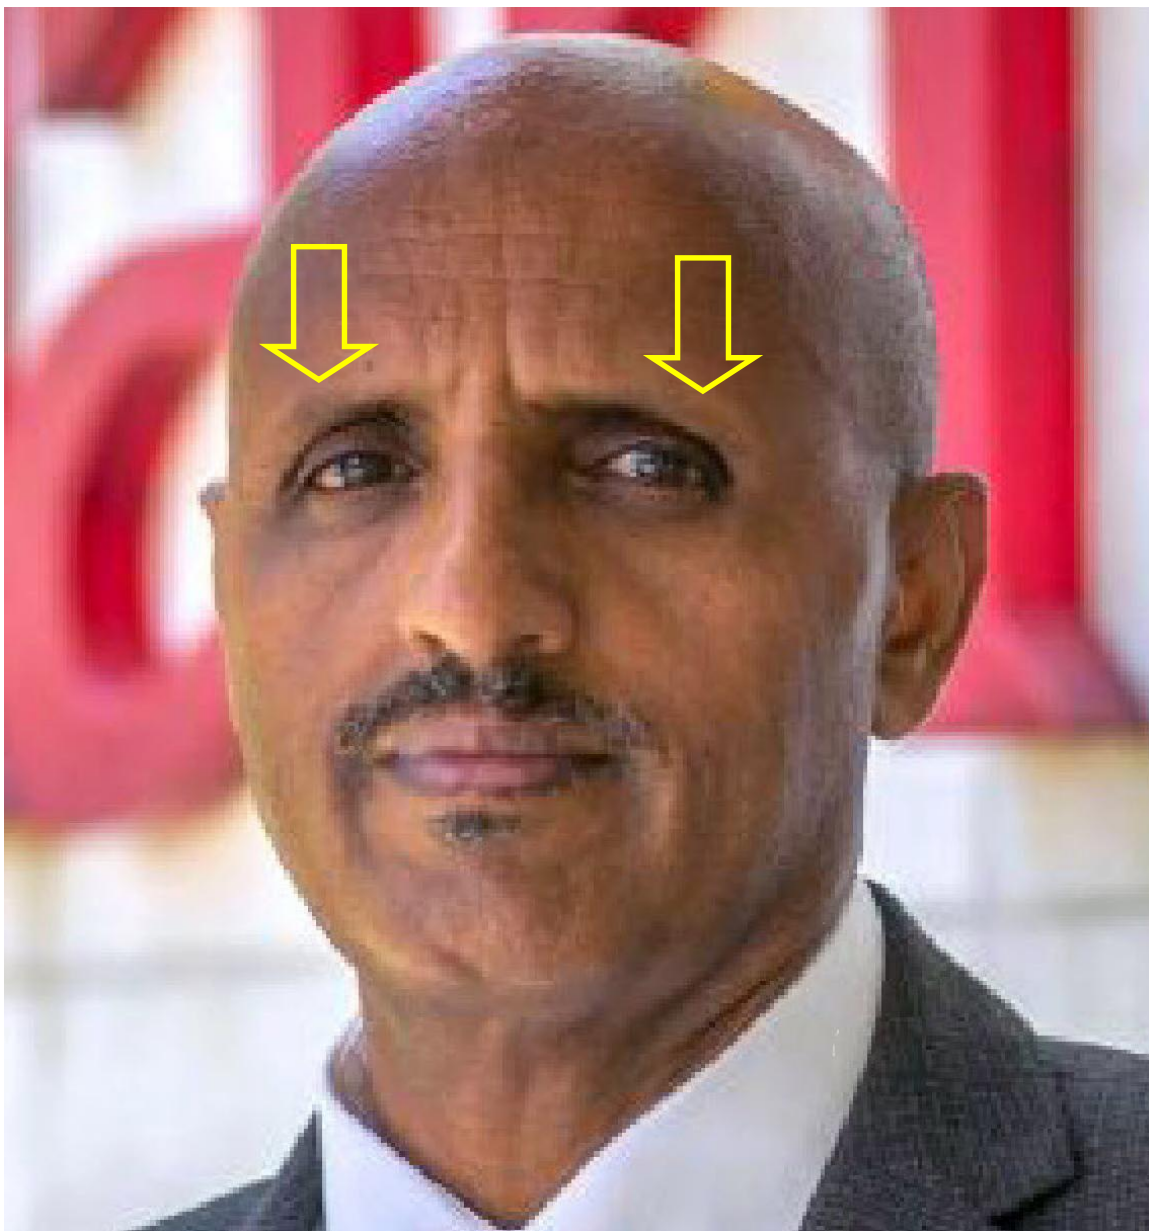

Optical Fingerprints

**By
Investigator Haile Menegesha Okbe
For
Eritrawyan**

**March 17, 2020
Toronto, Canada**

#1-A OPTICAL FINGERPRINT
TEWOLDE GEBREMARIAM

**SHARP SCAR ON THE LOWER, LEFT
SIDE OF THE CHIN.**

#1-B OPTICAL FINGERPRINT
ISAYAS'S PORTRAIT OF SRHIT QIYA 18

**SHARP SCAR ON THE LOWER, LEFT
SIDE OF THE CHIN.**

#2-A OPTICAL FINGERPRINT
TEWOLDE GEBREMARIAM

**THREE SKIN PATCHES AT THE CENTRE
OF THE FRONTAL OF THE HEAD.**

#2-B OPTICAL FINGERPRINT
ISAYAS'S PORTRAIT OF SRHIT QIYA 18
THREE SKIN PATCHES AT THE CENTRE
OF THE FRONTAL OF THE HEAD.

#3-A OPTICAL FINGERPRINT
TEWOLDE GEBREMARIAM

LEFT: RAISED EYEBROW HAIRS.
RIGHT: ROUND CURVED EYEBROW.

#3-B OPTICAL FINGERPRINT
ISAYAS'S PORTRAIT OF SRHIT QIYA 18

LEFT: RAISED EYEBROW HAIRS.
RIGHT: ROUND CURVED EYEBROW.

#4-A OPTICAL FINGERPRINTS

TEWOLDE GEBREMARIAM

MANDIBULAR TOOTH #26

IS OVERLAPPED OVER TOOTH #25.