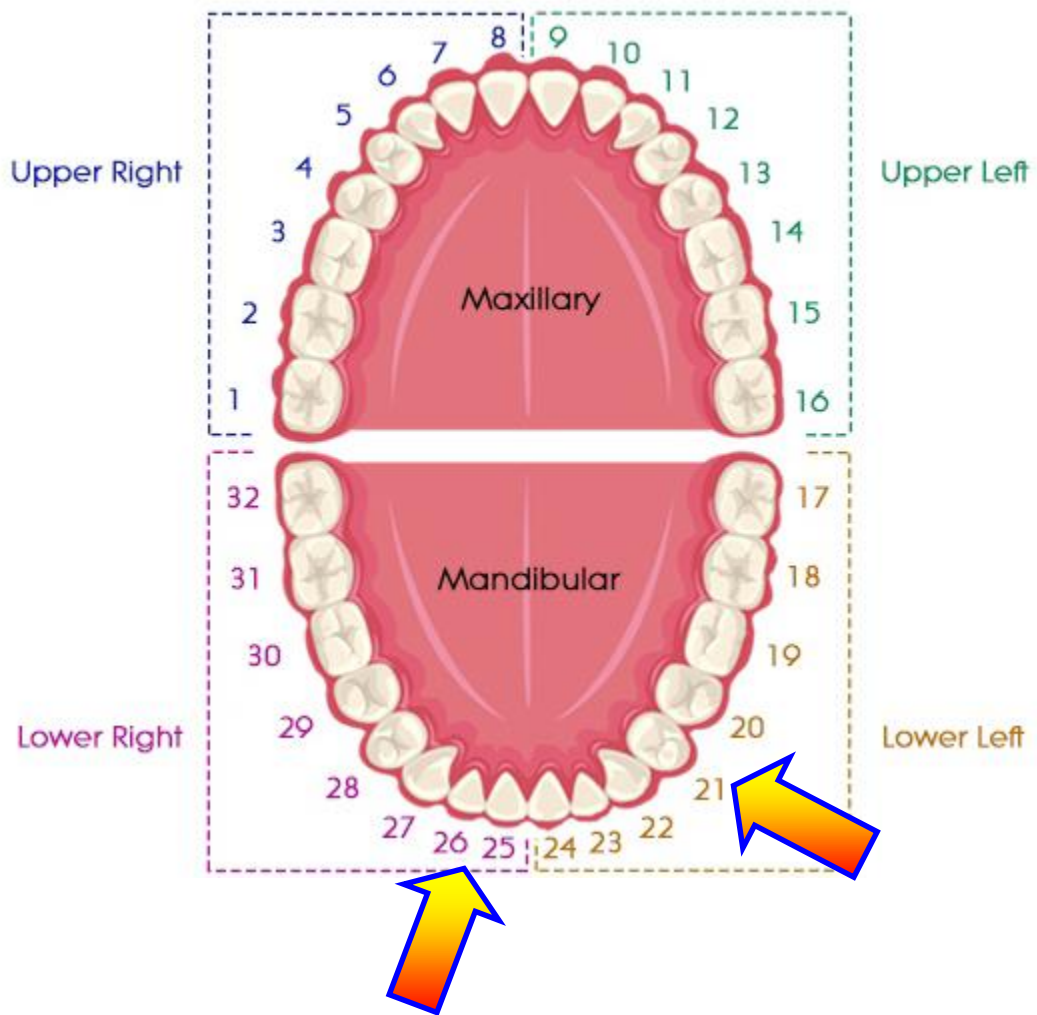

#2-B OPTICAL FINGERPRINT
ISAYAS'S PORTRAIT OF SRHIT QIYA 18
THREE SKIN PATCHES AT THE CENTRE
OF THE FRONTAL OF THE HEAD.

#3-A OPTICAL FINGERPRINT
TEWOLDE GEBREMARIAM

LEFT: RAISED EYEBROW HAIRS.
RIGHT: ROUND CURVED EYEBROW.

#3-B OPTICAL FINGERPRINT
ISAYAS'S PORTRAIT OF SRHIT QIYA 18

LEFT: RAISED EYEBROW HAIRS.
RIGHT: ROUND CURVED EYEBROW.

#4-A OPTICAL FINGERPRINTS

TEWOLDE GEBREMARIAM

MANDIBULAR TOOTH #26

IS OVERLAPPED OVER TOOTH #25.

See Tooth Number #26 & #25 (Page 11)

#4-B OPTICAL FINGERPRINTS
ISAYAS'S PORTRAIT (Page 10).

MANDIBULAR TOOTH #26
IS OVERLAPPED OVER TOOTH #25.

See Tooth Number #26 & #25 (Page 11)

Diagram of Tooth Numbers

#5-A OPTICAL FINGERPRINT
ISAYAS'S PORTRAIT OF SRHIT QIYA 18

**MANDIBULAR TOOTH #21 IS MISSING,
WHEN THIS PHOTO WAS TAKEN.**

See Tooth Number #21 (Page 11)

#5-B OPTICAL FINGERPRINT
TEWOLDE GEBREMARIAM

**MANDIBULAR TOOTH #21 IS REPLACED
WITH GOLDEN DENTURE.**